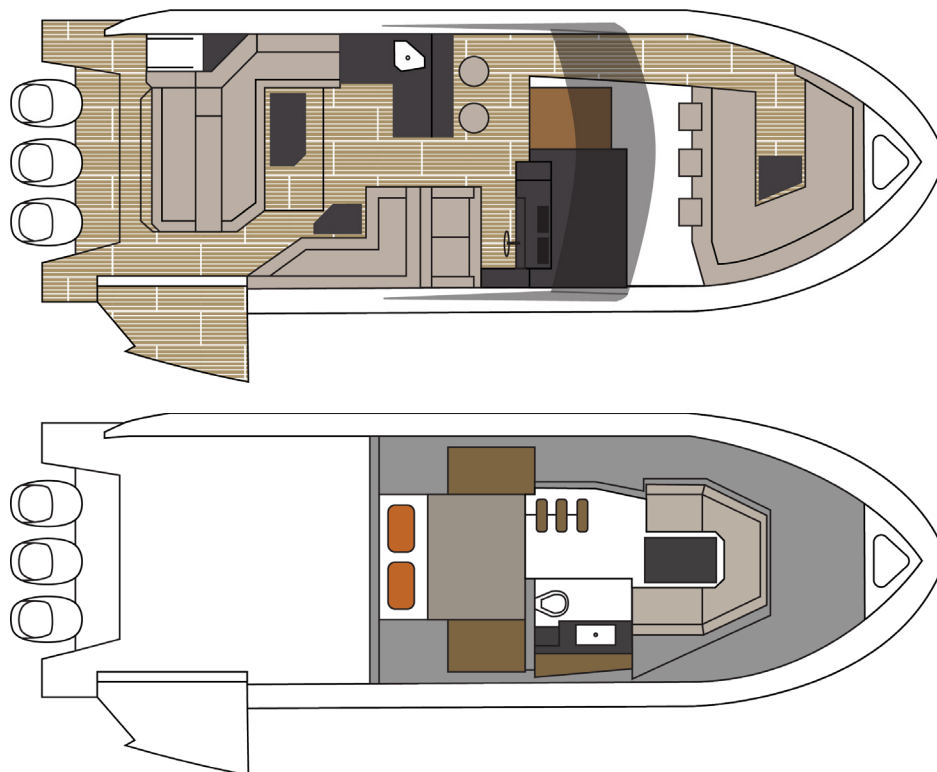

GLS
SERIES

38 GLS OB

CRUISERS YACHTS

38 GLS OB

The 38 GLS's innovative design features everything you love about the Cantius series but with triple Mercury Verados. Expand your swimming area by lowering the side of the 38 GLS to convert it into a swim platform. The lower cabin features an aft stateroom and U-shaped dinette that converts into a berth. A full galley and standing head with shower complete this extraordinary yacht.

Specifications

	IMPERIAL	METRIC
LOA	38'	11,58 m
BEAM	12' 6"	3,8 m
BRIDGE CLEARANCE (TOP OF MAST LIGHT)	12' 9"	3,89 m
DRAFT - FULL LOAD	44.25"	1,12 m
FUEL CAPACITY (GAS)	335 gal	1268 L
WATER CAPACITY	50 gal	189,3 L
WASTE CAPACITY	30 gal	113,6 L
WEIGHT - DIESEL (DRY)	23,916 lbs	10848 kg

*** Weight, Bridge Clearance, Draft subject to change ***

*** Consumable liquids may be less than max capacity ***

BOW SEATING - Socialize in the deep bow seating of the 38 GLS. Rockford Fosgate speakers, multiple cupholders, and a removable table make entertaining a breeze. An optional foredeck shade will keep your guests nice and cool.

HELM - Command the helm with Simrad electronics and joystick. Also, at the helm is a conductive phone charging pad. Underneath the bolster helm chair is storage or optional ice maker.

BEACH DOOR - Expand your swimming area by lowering the side of the 38 GLS to convert it into a swim platform. The easy to access controls and safety mechanisms allow for endless family fun. The aft facing bench backrest can swivel to either face the cockpit or the beach door.