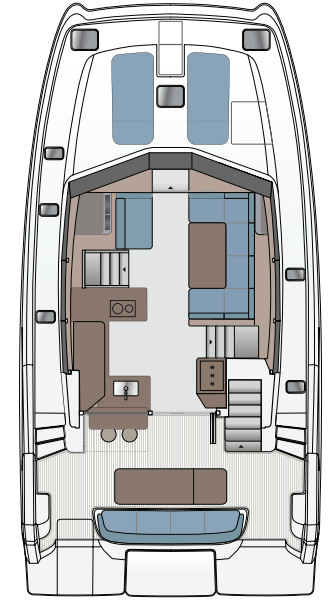

42

42 YACHT POWER CATAMARAN

42

YACHT POWER CATAMARAN

The Aquila 42 Yacht Power Catamaran encapsulates all that any boater could want. Sleek lines, performance, innovation, and quality, make this an excellent choice for all power catamaran enthusiasts.

Find your paradise with the Aquila 42 Yacht Power Catamaran.

AQUILA 42 YACHT POWER CATAMARAN

Wide Walkway with Custom-Fitted Railings

Flybridge Helm Station

Optional Interior Helm Station

Storage Locker

ENHANCE YOUR OUTDOOR EXPERIENCES.

High-Quality Stainless Steel Hardware

Top-Stitched Exterior Upholstery

Custom-Fitted Railings

Powerful and Efficient Propulsion

Bridge-to-Bow Steps

AQUILA 42 YACHT POWER CATAMARAN

SPECIFICATIONS

Length overall	12.64 M / 41' 6"
Beam overall	6.4 M / 21' 0"
Height above waterline w/hard top	5.49 M / 18' 0"
Draft with sacrificial keel installed	1.10 M / 3' 7"
Light displacement	15,700 KG / 34,168 LB
Fully loaded displacement	19,000 KG / 41,895 LB
Fuel tank	1,100 L / 290 GAL
Water tank	460 L / 132 GAL
Holding tank	160 L / 42 GAL
CE certification	A (ocean):8 PAX
	B (offshore):12 PAX
	C (coastal):16 PAX
	D (inland):24 PAX
Propulsion	
	Standard 2X D4 230 HP VOLVO PENTA
	Optional 2X D4 300 HP VOLVO PENTA

*The specification measurements are approximate and subject to variance.
Actual color samples may vary slightly from digital representation.*

STANDARD FLYBRIDGE

STANDARD MAIN DECK

STANDARD 2-CABIN + UTILITY CABIN