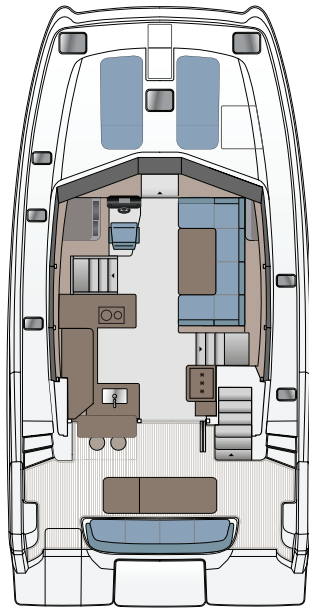

42

POWER CATAMARAN