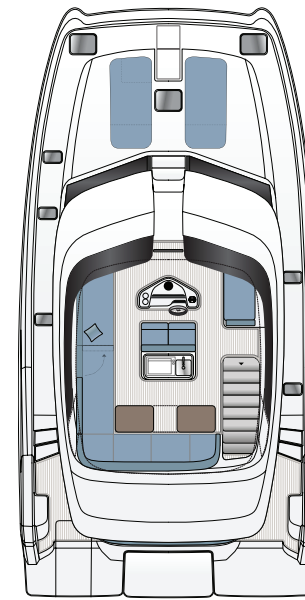

42

42 YACHT POWER CATAMARAN

42

YACHT POWER CATAMARAN

The Aquila 42 Yacht Power Catamaran encapsulates all that any boater could want. Sleek lines, performance, innovation, and quality, make this an excellent choice for all power catamaran enthusiasts.

Find your paradise with the Aquila 42 Yacht Power Catamaran.

AQUILA 42 YACHT POWER CATAMARAN

Wide Walkway with Custom-Fitted Railings

Flybridge Helm Station

Optional Interior Helm Station

Storage Locker

ENHANCE YOUR OUTDOOR EXPERIENCES.

High-Quality Stainless Steel Hardware

Top-Stitched Exterior Upholstery

Custom-Fitted Railings

Powerful and Efficient Propulsion

Bridge-to-Bow Steps

AQUILA 42 YACHT POWER CATAMARAN

SPECIFICATIONS

Length overall	12.64 M / 41' 6"
Beam overall	6.4 M / 21' 0"
Height above waterline w/hard top	5.49 M / 18' 0"
Draft with sacrificial keel installed	1.10 M / 3' 7"
Light displacement	15,700 KG / 34,168 LB
Fully loaded displacement	19,000 KG / 41,895 LB
Fuel tank	1,100 L / 290 GAL
Water tank	460 L / 132 GAL
Holding tank	160 L / 42 GAL
CE certification	A (ocean):8 PAX
	B (offshore):12 PAX
	C (coastal):16 PAX
	D (inland):24 PAX
Propulsion	
	Standard 2X D4 230 HP VOLVO PENTA
	Optional 2X D4 300 HP VOLVO PENTA

*The specification measurements are approximate and subject to variance.
Actual color samples may vary slightly from digital representation.*

STANDARD FLYBRIDGE

STANDARD MAIN DECK

STANDARD 2-CABIN + UTILITY CABIN