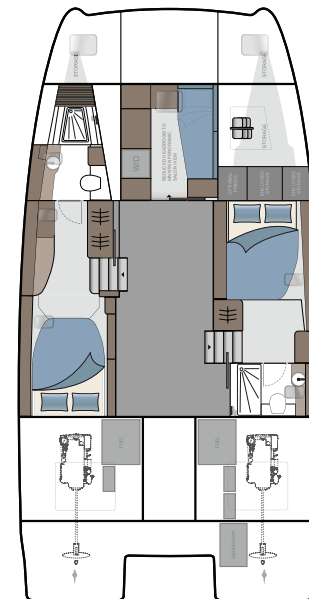

Find your paradise with the Aquila 42 Yacht Power Catamaran.

AQUILA 42 YACHT POWER CATAMARAN

Wide Walkway with Custom-Fitted Railings

Flybridge Helm Station

Optional Interior Helm Station

Storage Locker

ENHANCE YOUR OUTDOOR EXPERIENCES.

Beverage Storage in Utility Cabin

Comfortable Salon Dining

**REST IN
COMFORT**

Designated Makeup Area in Owner's Suite

LED Courtesy Lights Throughout

Ensuite Vanity

Owner's Ensuite Head

Guest Cabin

High-Quality Stainless Steel Hardware

Top-Stitched Exterior Upholstery

Custom-Fitted Railings

Powerful and Efficient Propulsion

Bridge-to-Bow Steps

AQUILA 42 YACHT POWER CATAMARAN

SPECIFICATIONS

Length overall	12.64 M / 41' 6"
Beam overall	6.4 M / 21' 0"
Height above waterline w/hard top	5.49 M / 18' 0"
Draft with sacrificial keel installed	1.10 M / 3' 7"
Light displacement	15,700 KG / 34,168 LB
Fully loaded displacement	19,000 KG / 41,895 LB
Fuel tank	1,100 L / 290 GAL
Water tank	460 L / 132 GAL
Holding tank	160 L / 42 GAL
CE certification	A (ocean):8 PAX
	B (offshore):12 PAX
	C (coastal):16 PAX
	D (inland):24 PAX
Propulsion	
	Standard 2X D4 230 HP VOLVO PENTA
	Optional 2X D4 300 HP VOLVO PENTA

*The specification measurements are approximate and subject to variance.
Actual color samples may vary slightly from digital representation.*

STANDARD FLYBRIDGE

STANDARD MAIN DECK

STANDARD 2-CABIN + UTILITY CABIN