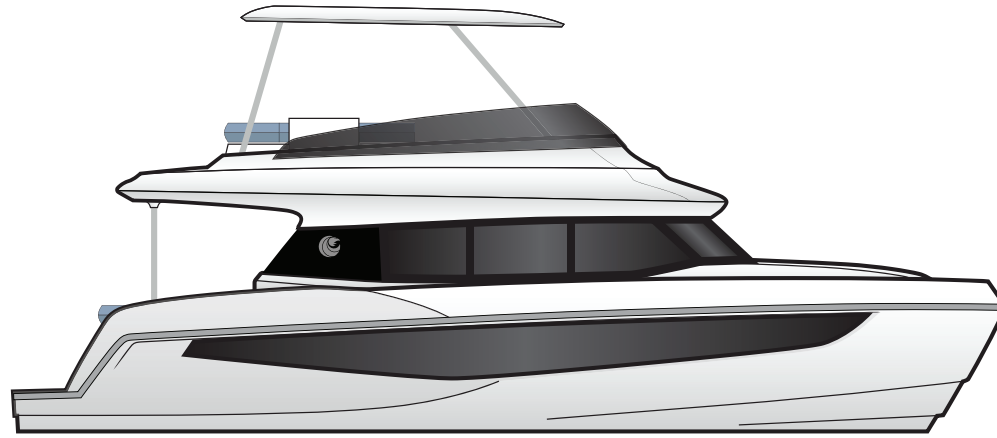

42

42 YACHT POWER CATAMARAN

42

YACHT POWER CATAMARAN

The Aquila 42 Yacht Power Catamaran encapsulates all that any boater could want. Sleek lines, performance, innovation, and quality, make this an excellent choice for all power catamaran enthusiasts.

Find your paradise with the Aquila 42 Yacht Power Catamaran.

AQUILA 42 YACHT POWER CATAMARAN

Wide Walkway with Custom-Fitted Railings

Flybridge Helm Station

Optional Interior Helm Station

Storage Locker

ENHANCE YOUR OUTDOOR EXPERIENCES.

High-Quality Stainless Steel Hardware

Top-Stitched Exterior Upholstery

Custom-Fitted Railings

Powerful and Efficient Propulsion

Bridge-to-Bow Steps

AQUILA 42 YACHT POWER CATAMARAN

SPECIFICATIONS

Length overall	12.64 M / 41' 6"
Beam overall	6.4 M / 21' 0"
Height above waterline w/hard top	5.49 M / 18' 0"
Draft with sacrificial keel installed	1.10 M / 3' 7"
Light displacement	15,700 KG / 34,168 LB
Fully loaded displacement	19,000 KG / 41,895 LB
Fuel tank	1,100 L / 290 GAL
Water tank	460 L / 132 GAL
Holding tank	160 L / 42 GAL
CE certification	A (ocean):8 PAX
	B (offshore):12 PAX
	C (coastal):16 PAX
	D (inland):24 PAX
Propulsion	
	Standard 2X D4 230 HP VOLVO PENTA
	Optional 2X D4 300 HP VOLVO PENTA

42

POWER CATAMARAN

OPTIONAL MAIN DECK

OPTIONAL 3-CABIN

OPTIONAL 4-CABIN

With over 40 years of manufacturing experience and the collaboration of multiple award-winning firms and designers, Aquila Power Catamarans is the recognized leader for innovation, quality, and performance in this growing category of pleasure boats.