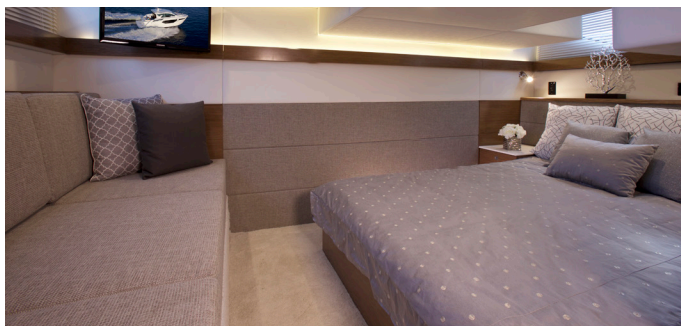

FORWARD STATEROOM – Invite your guests to stay overnight in the luxurious private Master Stateroom. They'll love the plush queen berth, cedar-lined closets, iPod port with remote, and private head.

AFT STATEROOM – Your VIP Stateroom is waiting for you. Providing a spacious haven at the end of the day, the VIP Stateroom features a mounted flat screen TV, comfortable couch, large, sunny window, and vast queen-sized bed.

GRILL – Cook up a tantalizing barbecue on the outdoor grill. Easily flip up the lid to get cooking and grill with the finest stainless steel features.