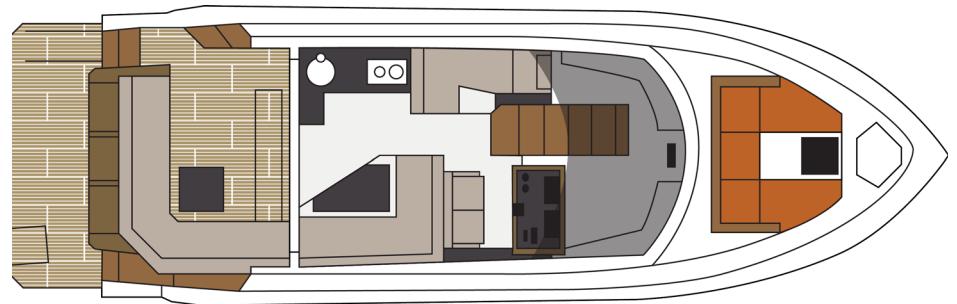

Specifications

	IMPERIAL	METRIC
LOA	43' 2"	13,5 m
BEAM	13' 8"	4,16 m
BRIDGE CLEARANCE (TOP OF MAST LIGHT)	13' 8"	4,16 m
DRAFT – FULL LOAD	40"	1 m
FUEL CAPACITY	300 gal	1136 L
WATER CAPACITY	80 gal	303 L
WASTE CAPACITY	50 gal	189 L
WEIGHT – DIESEL (DRY)	28,469 lbs	12913 kg

*** Weight, Bridge Clearance, Draft subject to change ***

*** Consumable liquids may be less than max capacity ***