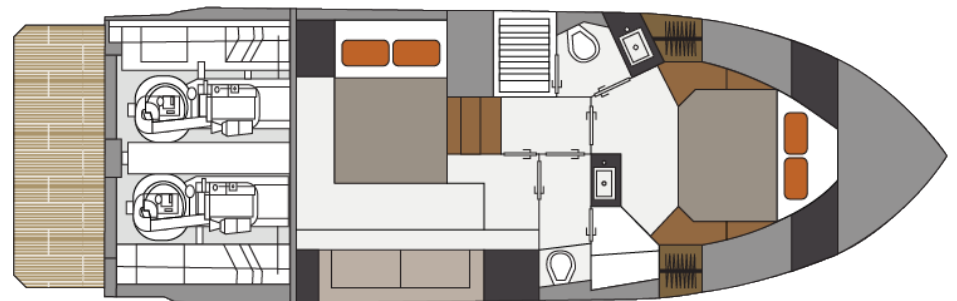

Specifications

	IMPERIAL	METRIC
LOA	43' 2"	13,5 m
BEAM	13' 8"	4,16 m
BRIDGE CLEARANCE (TOP OF MAST LIGHT)	13' 8"	4,16 m
DRAFT – FULL LOAD	40"	1 m
FUEL CAPACITY	300 gal	1136 L
WATER CAPACITY	80 gal	303 L
WASTE CAPACITY	50 gal	189 L
WEIGHT – DIESEL (DRY)	28,469 lbs	12913 kg

*** Weight, Bridge Clearance, Draft subject to change ***

*** Consumable liquids may be less than max capacity ***